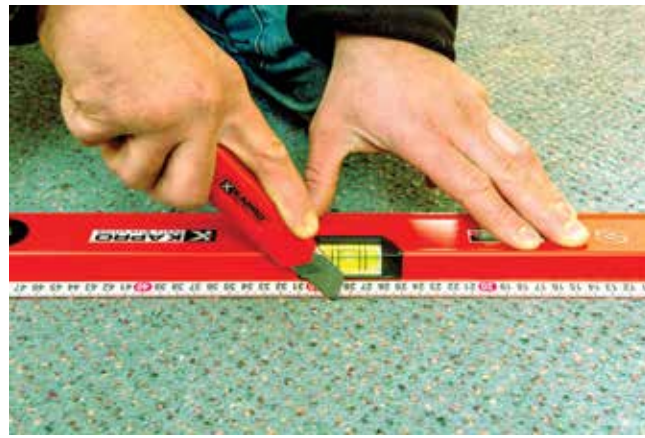

770 Exodus Professional Box Level & Ruler

FEATURES

- 3 solid acrylic shockproof vials:
 - Horizontal with gradient lines up to 2%
 - Vertical and 45°
- Ruler along the profile
- Finely milled surface
- Shock absorbing rubber end caps
- Accuracy: < 0.5 mm/m (0.0005"/")

 mm	 mm	 mm	 1KG
1.8mm	20mm	50mm	630g

770 Exodus Professional Box Level & Ruler

		 unit	 in/cm	 ft ³ /m ³	 lb/kg	 EAN	 UPC
770-40P-60	24" (60cm)	10 units	6.10" x 4.72" x 14.94" 15.5 x 12 x 6.79cm	0.43 ft ³ 0.0122 m ³	15.3 lb 6.79 kg	739632721945	7290100847428
770-40P-80	32" (80cm)	10 units	6.10" x 4.72" x 19.91" 15.5 x 12 x 9.05cm	0.56 ft ³ 0.0159 m ³	20.42 lb 9.28 kg	739632722096	7290100847435
770-40P-100	40" (100cm)	10 units	6.10" x 4.72" x 24.90" 15.5 x 12 x 11.32cm	0.69 ft ³ 0.0197m ³	25.50 lb 11.59 kg	739632722102	7290100847565
770-40P-120	48" (120cm)	10 units	6.10" x 4.72" x 29.88" 15.5 x 12 x 13.58cm	0.82 ft ³ 0.0234 m ³	30.58 lb 13.90 kg	739632721952	7290100847442
770-40P-150	60" (150cm)	10 units	6.10" x 4.72" x 37.3" 15.5 x12 x 16.98cm	1.022 ft ³ 0.0290 m ³	38.19 lb 17.36 kg	739632722119	7290100847459
770-40P-180	72" (180cm)	10 units	6.10" x 4.72" x 44.8" 15.5 x12 x 9.05cm	0.56 ft ³ 0.0159 m ³	20.42 lb 9.28 kg	739632722126	7290100847923
770-40P-200	78" (200cm)	10 units	6.10" x 4.72" x 49.7" 15.5 x12 x 9.05cm	0.56 ft ³ 0.0159 m ³	20.42 lb 9.28 kg	739632722133	7290100847961